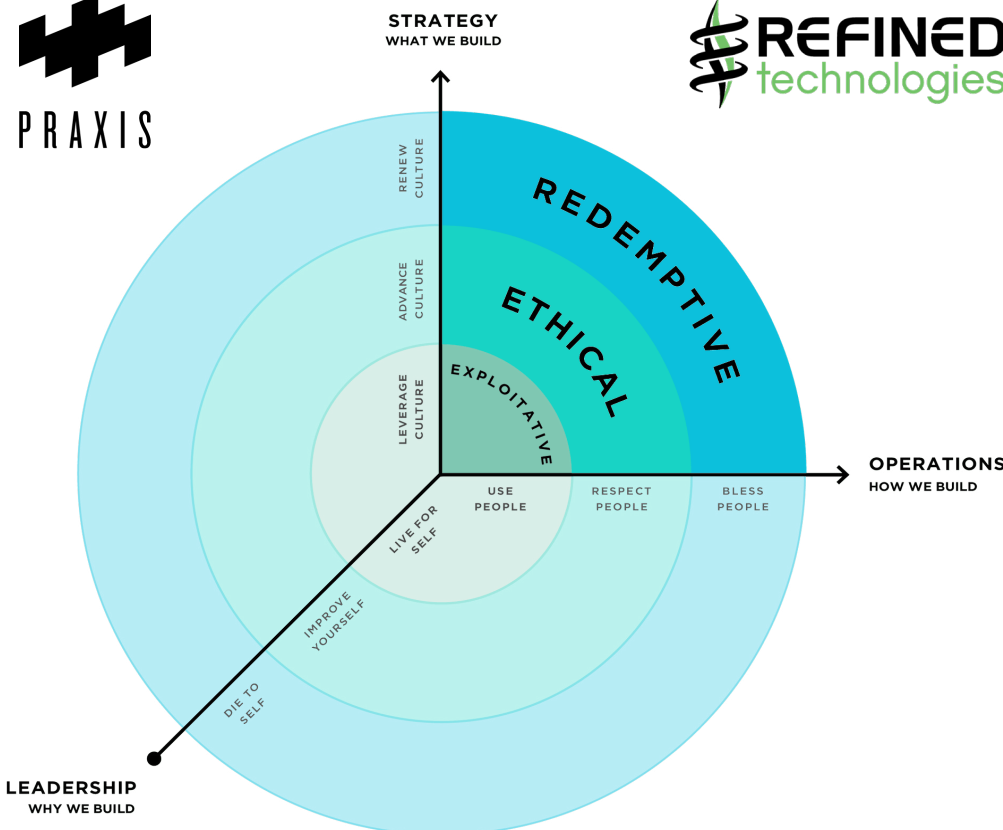

Our Redemptive Business

REFINED TECHNOLOGIES IS COMMITTED TO OPERATING AS A REDEMPTIVE BUSINESS

People, organizations, or communities approach the world in 3 ways.

1. **Exploitative** - To take all you can get and approach business with an “I win, you lose” scarcity mentality. The goal is to win and control.
2. **Ethical** - To do things right, keep the rules, add value, and do no harm. The goal is to be good and pursue “win-win” solutions when possible.
3. **Redemptive** - Is creative restoration through sacrifice, to bless others, renew culture, and give of ourselves. This means pursuing an “I sacrifice, we win” approach with resources available. The goal is to love and serve.

How RTI operates as a redemptive business:

- Culture of Forgiveness, Grace, Empathy, Openness
- Long term view on client and vendor relationships
- Earn a profit, not make a profit
- Second-Chance Hires
- Vision Trips and Child Sponsorships through World Vision
- Marriage Retreats & Adoption Assistance
- Charitable Giving and Matching
- Financial Literacy
- Company Prayer List
- RightNow Media
- Chaplain On Call

Learn more about Praxis' Redemptive Frame.

Read Refined Technologies' Playbook.